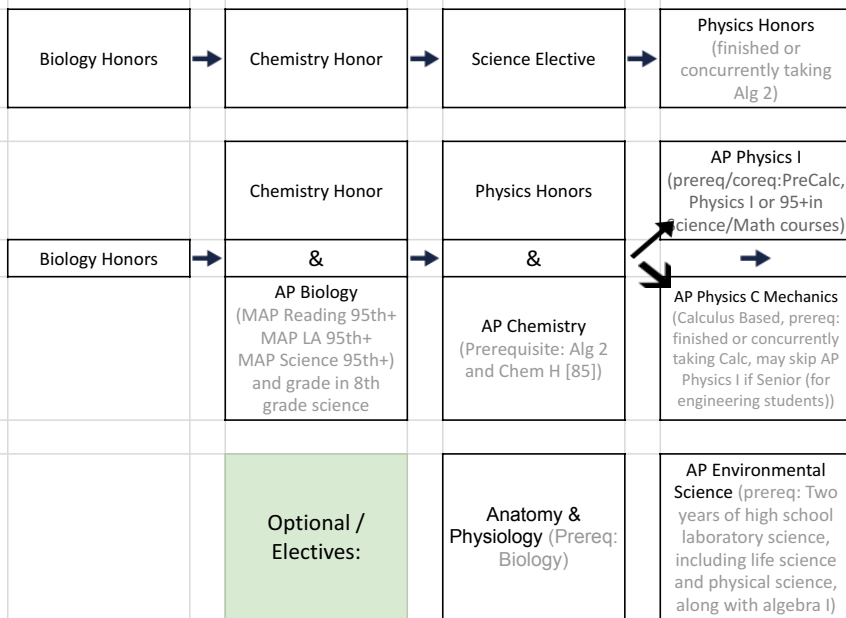

FULTON SCIENCE ACADEMY CORE COURSES SEQUENCES 2021-2022 (Most Electives Vary and not included here)

ENGLISH LANGUAGE ARTS COURSES SEQUENCES

MATHEMATICS COURSES SEQUENCES

SCIENCE COURSES SEQUENCES

SOCIAL STUDIES COURSES SEQUENCES

	World History Honors	➔	US History Honors	if not taken: U.S. Government & Politics /Macroeconomic Honors			
	AP Human Geography (MAP Reading 90+ Last two years LA&SS Grade Averages 90+)	➔	AP World History (prereq: SAT/PSAT reading 650+ Teacher Rec. or MAP Reading 95th+, MAP LA 95th+)	➔	AP US History (prereq: SAT/PSAT reading 650+ Teacher Rec. or MAP Reading 95th+ MAP LA 95th+)	➔	AP Macroeconomics (Prereq: HS LA&SS grade average 90+ or MAP Reading 95th+ MAP LA 95th+)
				&			
				➔	AP United States Government and Politics (If not taken) (Prereq: HS LA&SS grade average 90+ or MAP Reading 95th+ MAP LA 95th+)		
					Dual Enrollment Politics (0.5 credits) Gwinnett Tech taught by FSA staff at FSA		
	Optional / Electives:		AP Psychology (Prereq: Biology)		Current Issues		

MODERN/WORLD LANGUAGE COURSES SEQUENCE

Spanish IA	➔	Spanish IB						
Spanish I Honors	➔	Spanish II Honors	➔	Spanish III Honors	➔	Spanish IV Honors	➔	Ap Spanish Language and Culture
Turkish I Honors	➔	Turkish II Honors	➔	Turkish III Honors	➔	Turkish IV Honors	➔	NYU Turkish Proficiency Test for 12 or 16 college credits

COMPUTER SCIENCE

PHYS ED/ HEALTH

CAPSTONE PROGRAM

AP Computer Science Principles (prereq: MAP Reading 90+ MAP Math 90+)	➔	AP Computer Science A (prereq: finished or concurrently taking Algebra 2, MAP Reading 90+ MAP Math 90+)		Personal Fitness (PE) (.5 cr) (Exemptions are available for athletes)		AP Seminar	➔	AP Research
				&				
				Health (.5 cr)				
				or				
				Health Principles (Med track - 1 cr)				